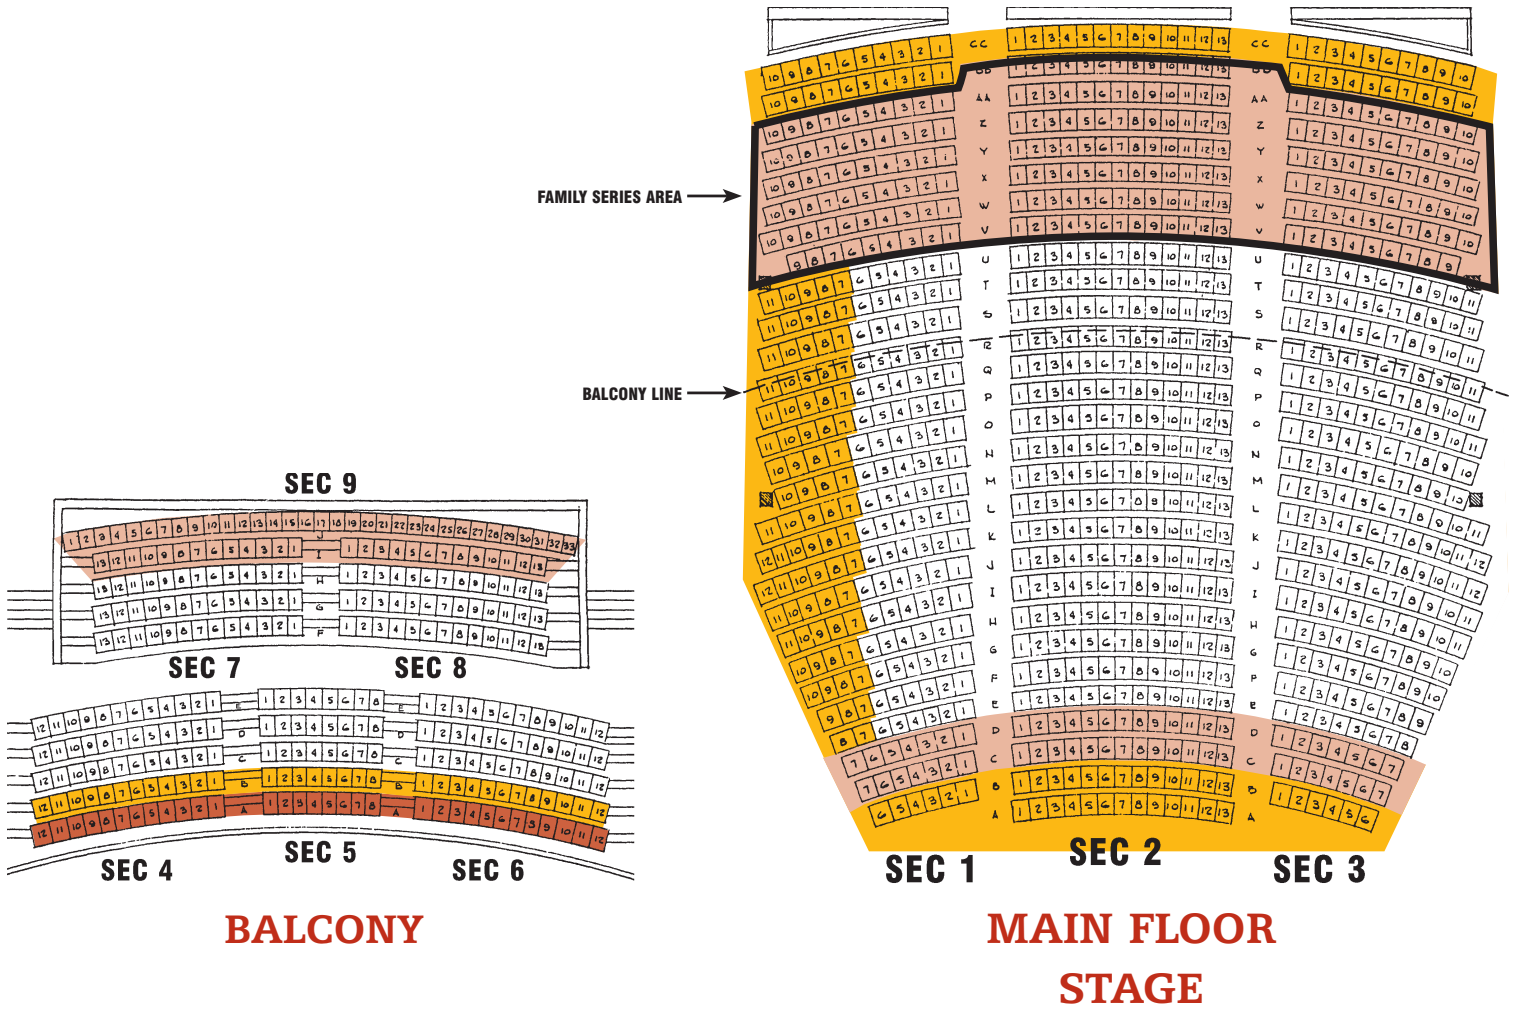

Oregon Symphony Association in Salem—Classical & Pops Concerts

Smith Auditorium • Willamette University • Pricing & Seating

SEATING SELECTION

Series	1st Choice	2nd Choice	No. of Seats	Price Ea.	Total
Classical Series					
Pop Series					
Special Seating Needs					

TRANSFER TOTALS TO ORDER FORM

SINGLE TICKET PRICING

Single Tickets	Price A	Price B	Price C	Price D
Pops Single Ticket	\$54	\$44	\$36	\$26
Classical Single Ticket	\$43	\$37	\$30	\$25

(A service charge will be added by TicketsWest.)

□ Price A □ Price B □ Price C □ Price D

SUBSCRIPTION PRICING

Series	Price A	Price B	Price C	Price D
Premium Series	\$375	\$309	\$243	\$183
Premium Mini-Series	\$222	\$184	\$147	\$112
Classical Series	\$234	\$198	\$156	\$126
Classical Mini-Series	\$123	\$105	\$84	\$69
Pop Series	\$153	\$123	\$99	\$69
Pops Sampler Series	\$142	\$116	\$93	\$68
Classical Sampler Series	\$131	\$109	\$87	\$67
Family Series	Adult pays Price B, Youth (6-18) \$10 per Concert			