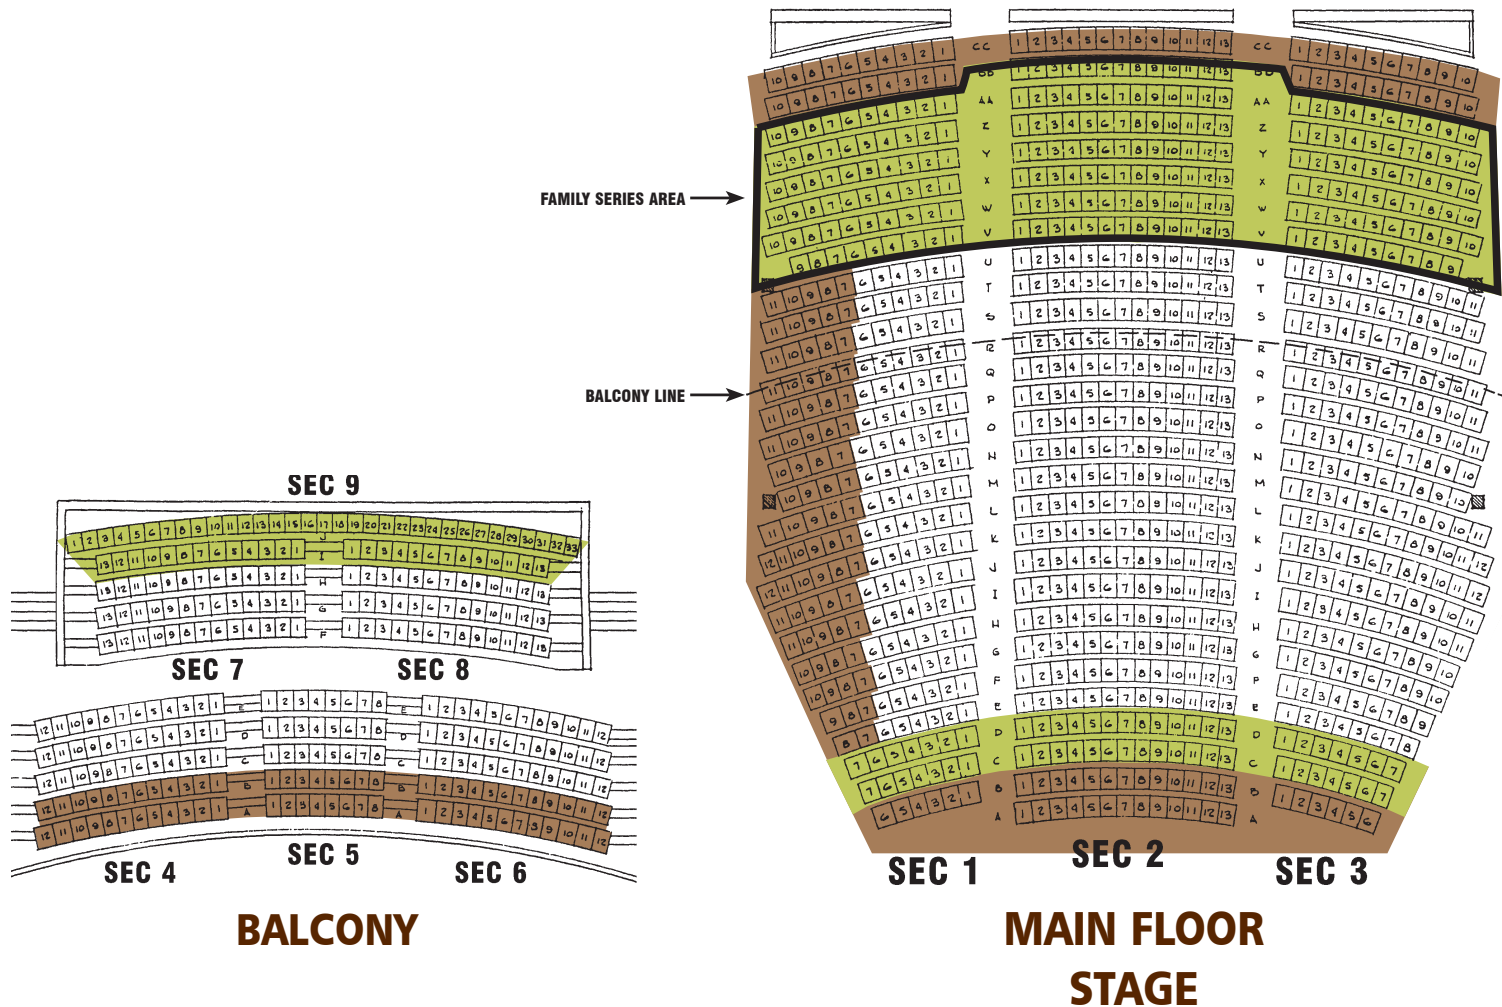

Oregon Symphony Association in Salem—Classical & Pops Concerts

Smith Auditorium • Willamette University • Pricing & Seating

SEATING SELECTION

Series	1st Choice	2nd Choice	No. of Seats	Price Ea.	Total
Classical Series					
Pop Series					
Special Seating Needs					

TRANSFER TOTALS TO ORDER FORM ON PAGE 5

SINGLE TICKET PRICING

Single Tickets	Price A	Price B	Price C
Pops Single Ticket	\$58	\$48	\$40
Classical Single Ticket	\$48	\$42	\$35

A service charge will be added to any single ticket purchase by Absolutely Tix of \$1 per ticket plus 5% of each ticket price listed above. These fees cover the cost of credit card processing, ticket printing and help sustain the single ticket service. Five cents of every \$1 ticket fee paid will be given back to a local Oregon non-profit.

□ Price A ■ Price B ■ Price C

SUBSCRIPTION PRICING

Series	Price A	Price B	Price C
Premium Series	\$393	\$327	\$261
Premium Mini-Series	\$232	\$194	\$157
Classical Series	\$246	\$210	\$168
Pop Series	\$159	\$129	\$105
Pops Sampler Series	\$148	\$122	\$99
Classical Sampler Series	\$137	\$115	\$93
Classical Mini-Series	\$129	\$111	\$90
Family Series	Adult pays Price B, Youth (6-18) \$10 per Concert		