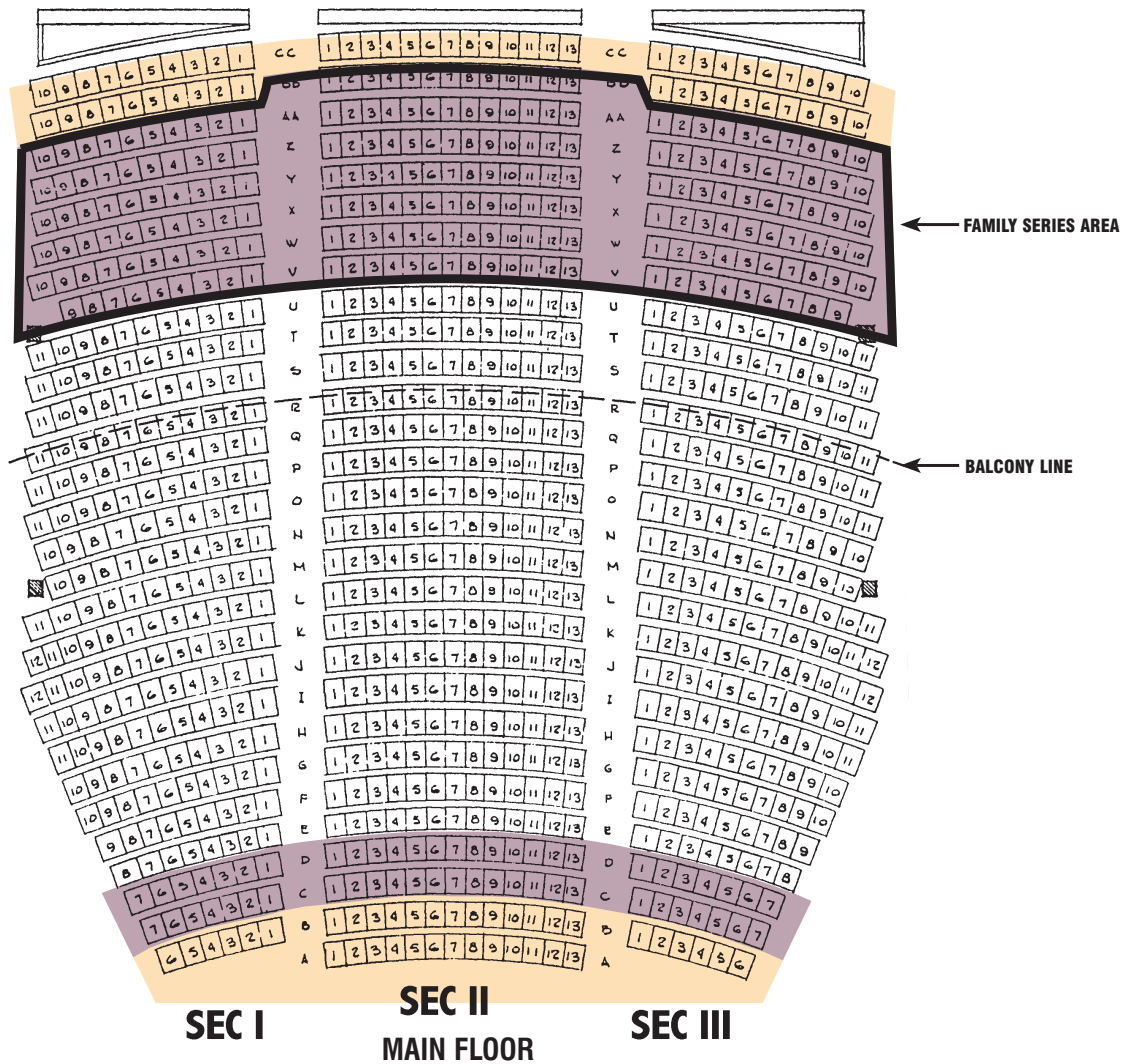

Smith Auditorium | Willamette University | Pricing & Seating

SUBSCRIPTION PRICING

Series	Price A	Price B	Price C	Price D
Premium Series	\$375	\$309	\$243	\$183
Premium Mini-Series	\$222	\$184	\$147	\$112
Classical Series	\$234	\$198	\$156	\$126
Classical Mini-Series	\$123	\$105	\$84	\$69
Pop Series	\$153	\$123	\$99	\$69
Family Series	Adult pays Price B, Youth (6-18) \$10 per Concert			

STAGE

SINGLE TICKET PRICING

Single Tickets	Price A	Price B	Price C	Price D
Pops Single Ticket	\$54	\$44	\$36	\$26
Classical Single Ticket	\$43	\$37	\$30	\$25
(A service charge will be added by TicketsWest.)				

□ Price A ■ Price B ■ Price C ■ Price D