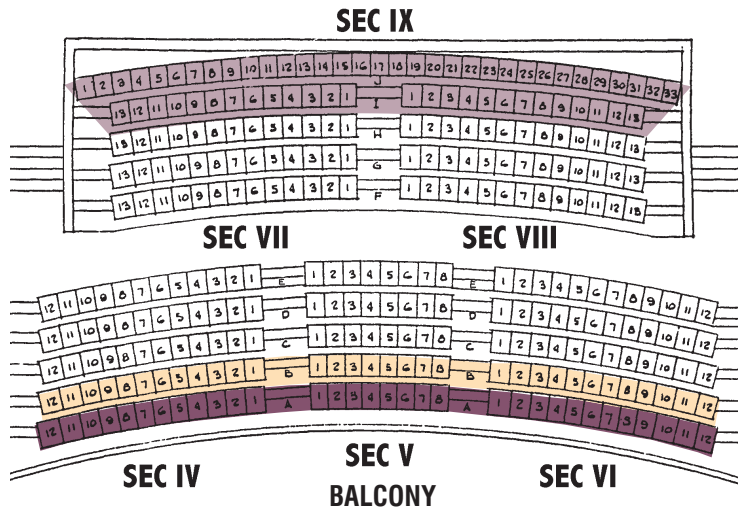

Smith Auditorium | Willamette University | Pricing & Seating

SUBSCRIPTION PRICING

Series	Price A	Price B	Price C	Price D
Premium Series	\$375	\$309	\$243	\$183
Premium Mini-Series	\$222	\$184	\$147	\$112
Classical Series	\$234	\$198	\$156	\$126
Classical Mini-Series	\$123	\$105	\$84	\$69
Pop Series	\$153	\$123	\$99	\$69
Family Series	Adult pays Price B, Youth (6-18) \$10 per Concert			

STAGE

SINGLE TICKET PRICING

Single Tickets	Price A	Price B	Price C	Price D
Pops Single Ticket	\$54	\$44	\$36	\$26
Classical Single Ticket	\$43	\$37	\$30	\$25
(A service charge will be added by TicketsWest.)				

□ Price A ■ Price B ■ Price C ■ Price D